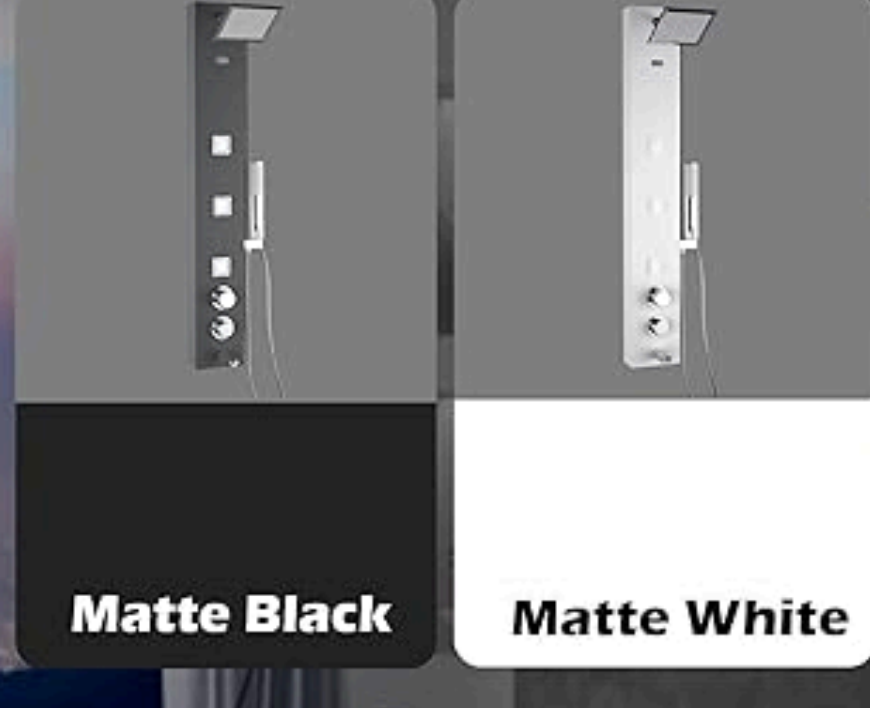

MRP: ₹16,250.00 - ₹17,250.00 (Incl. of all taxes)

Available Color Shades

Matte Black

Matte White

Ariel SHOWER PANEL

Rainfall Spray

The Power Of Moveable Square Body Jets

MASSAGE JETS

HAND SHOWER

Silicone Nozzle Easy to Clean

Enjoy the Shower

RAINFALL DELIGHT

Immerse yourself in pure bliss every day with Jaaz's Ariel Shower's Rainfall Mode

Head Shower

SPOUT FAUCET

Indulge in a lavish foam with the distinctive water innovation of our spout faucet

Coin-Aerator
 From Neoperl Aerator (Germany)

Foam Flow Spout

ARIEL SHOWER PANEL

The Ariel Shower Panel is a sophisticated addition to any bathroom, offering a range of features designed for an enhanced and luxurious shower experience.