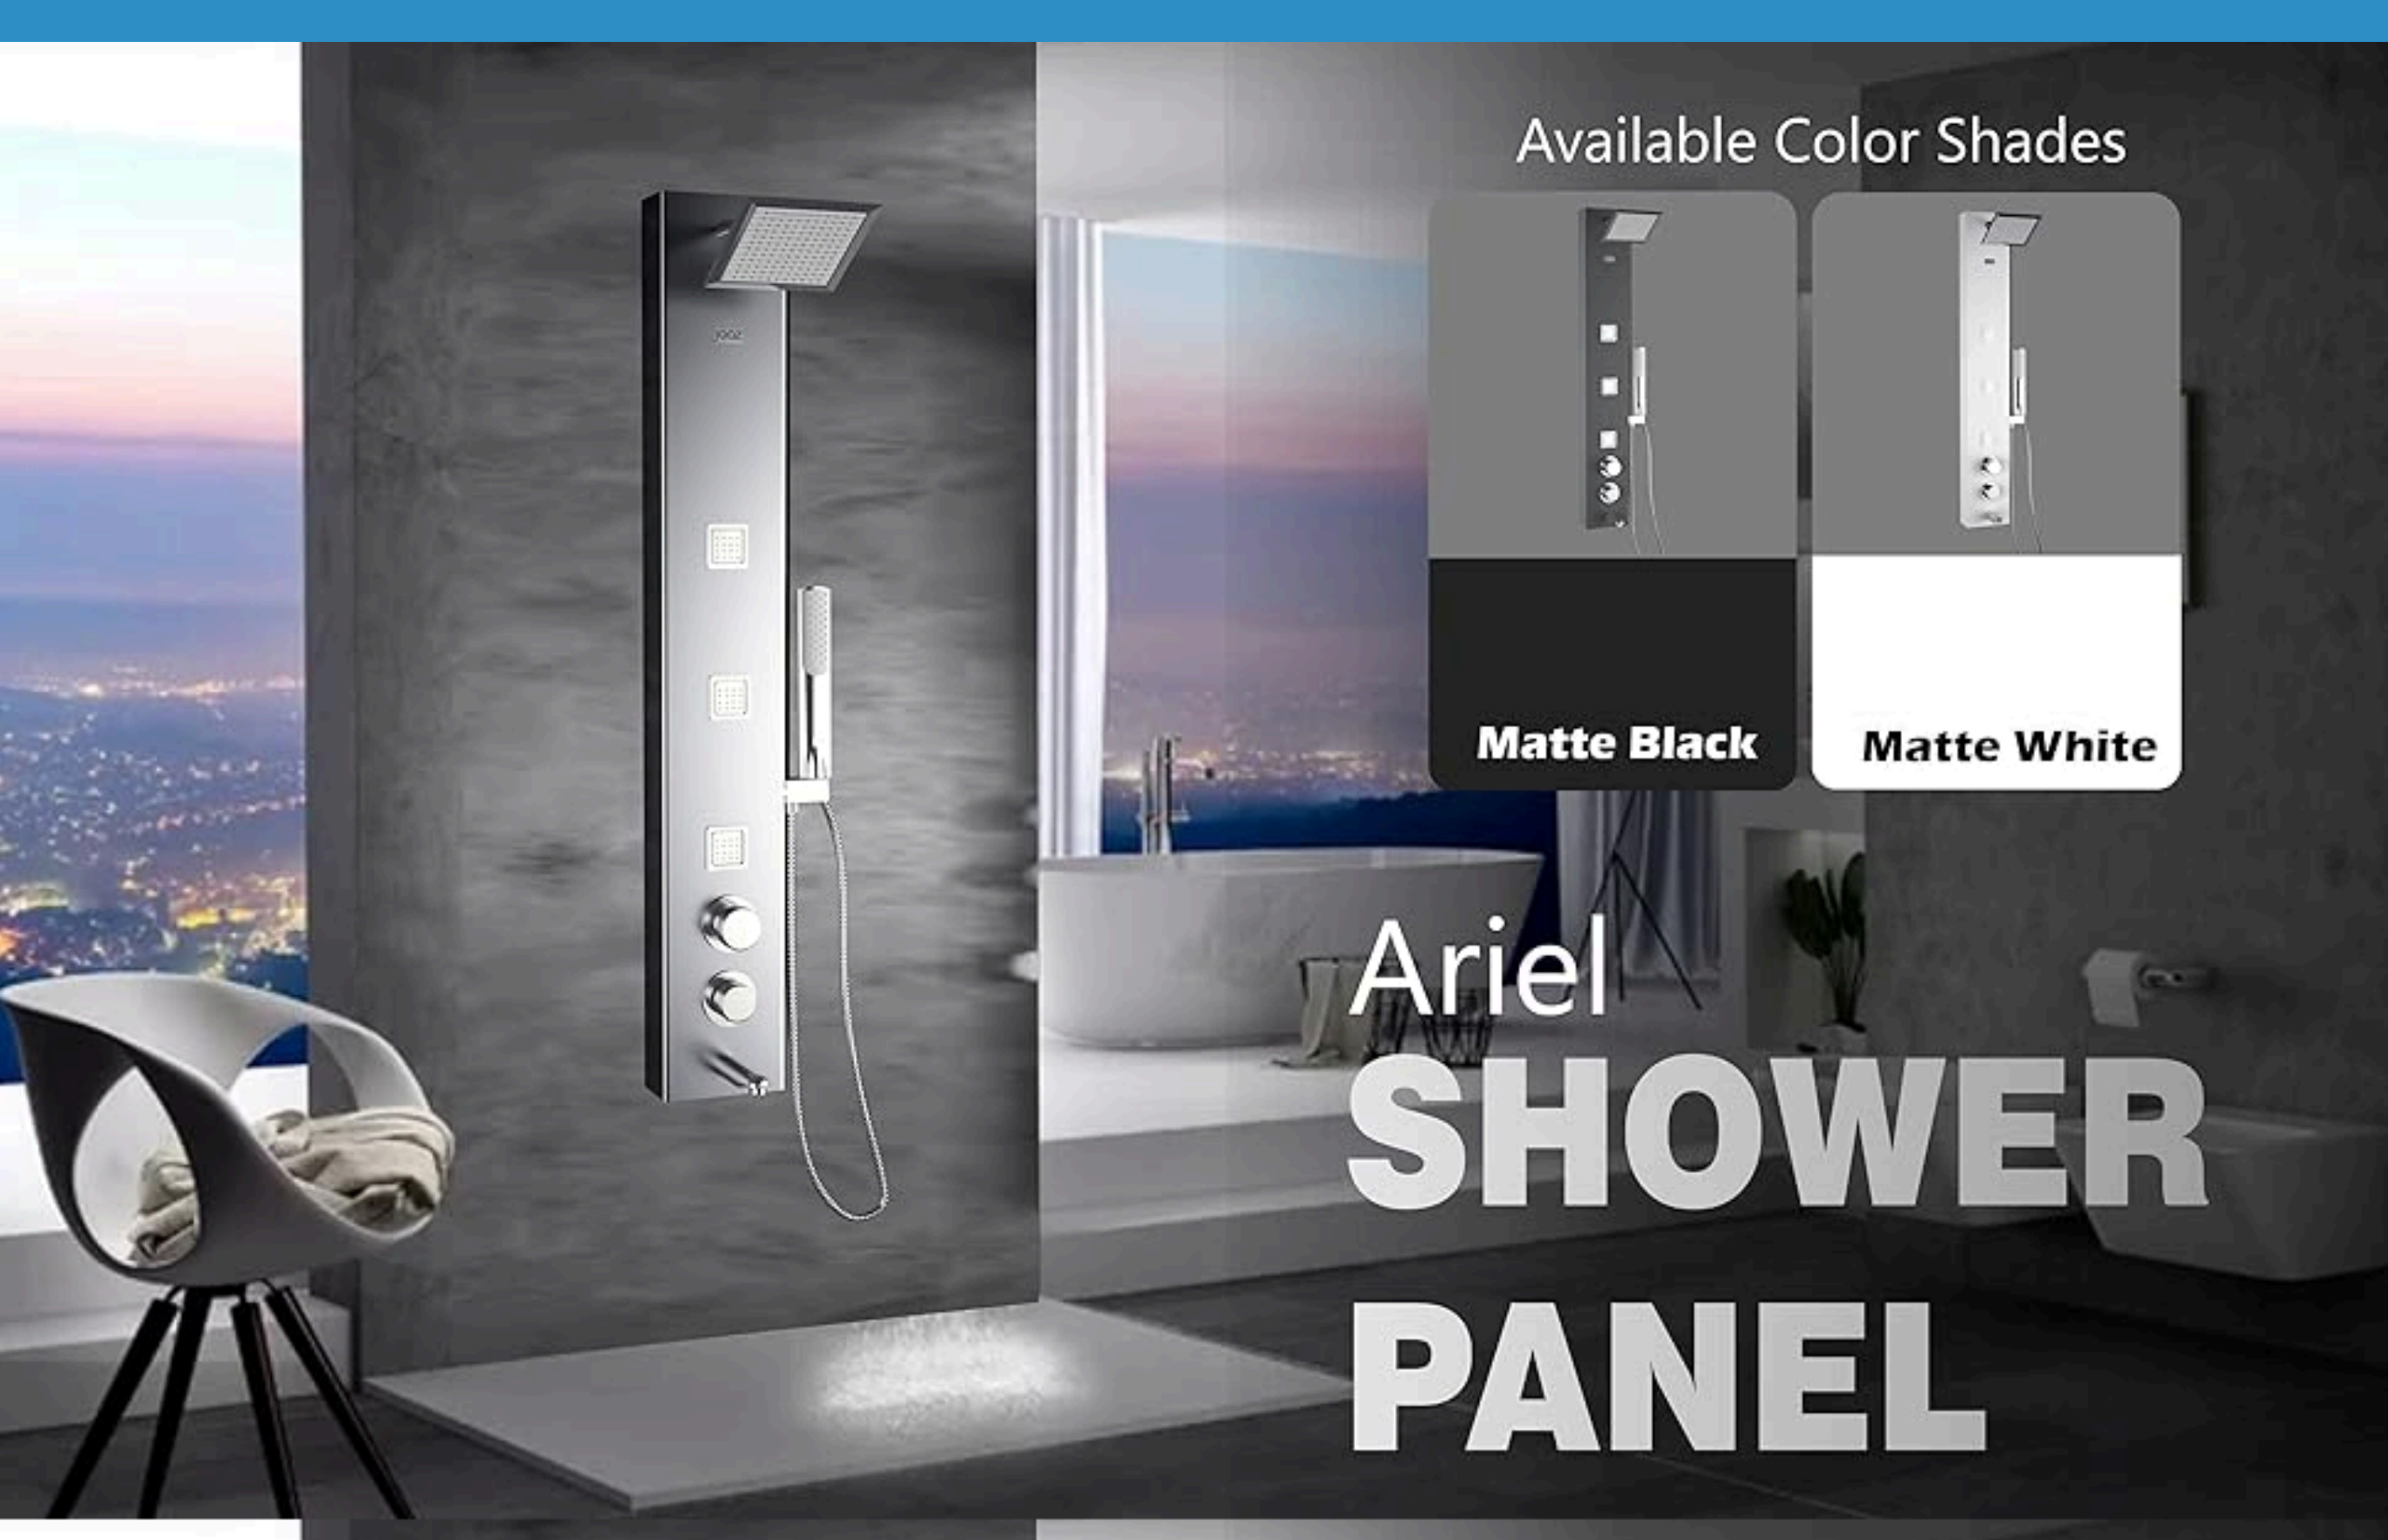

MRP: ₹16,250.00 - ₹17,250.00 (Incl. of all taxes)

Available Color Shades

Matte Black

Matte White

Ariel SHOWER PANEL

Rainfall Spray

The Power Of Moveable Square Body Jets

MASSAGE JETS

HAND SHOWER

Silicone Nozzle Easy to Clean

Enjoy the Shower

RAINFALL DELIGHT

Immerse yourself in pure bliss every day with Jaaz's Ariel Shower's Rainfall Mode

Head Shower

SPOUT FAUCET

Indulge in a lavish foam with the distinctive water innovation of our spout faucet

Coin-Aerator
 From Neoperl Aerator (Germany)

Foam Flow Spout

ARIEL SHOWER PANEL

The Ariel Shower Panel is a sophisticated addition to any bathroom, offering a range of features designed for an enhanced and luxurious shower experience.

TECHNICAL DETAILS

- 1st Manufacturer of Shower Panel in India Since 2009 | Warranty: 3 Years
- Maintenance Free Coin Aerator for Spout of Neoperl (Germany). We use Vernet (France) for Thermostatic Mixer Cartridge & Sedal (Spain) for Diverter Cartridge.
- Four Shower Function : 1. Rain Shower (120 Nozzle) 2. Hand Shower (48 Nozzle) 3. Three Massage Jets (48 Nozzle) Tilts with all side (48 Nozzle) 4. Foam Flow Spout.
- Served at 750 + Location of India | 15000 + Happy Customer
- Pressure Pump Required Capacity - 0.5 (hp i.e. Horse power) for better performance.