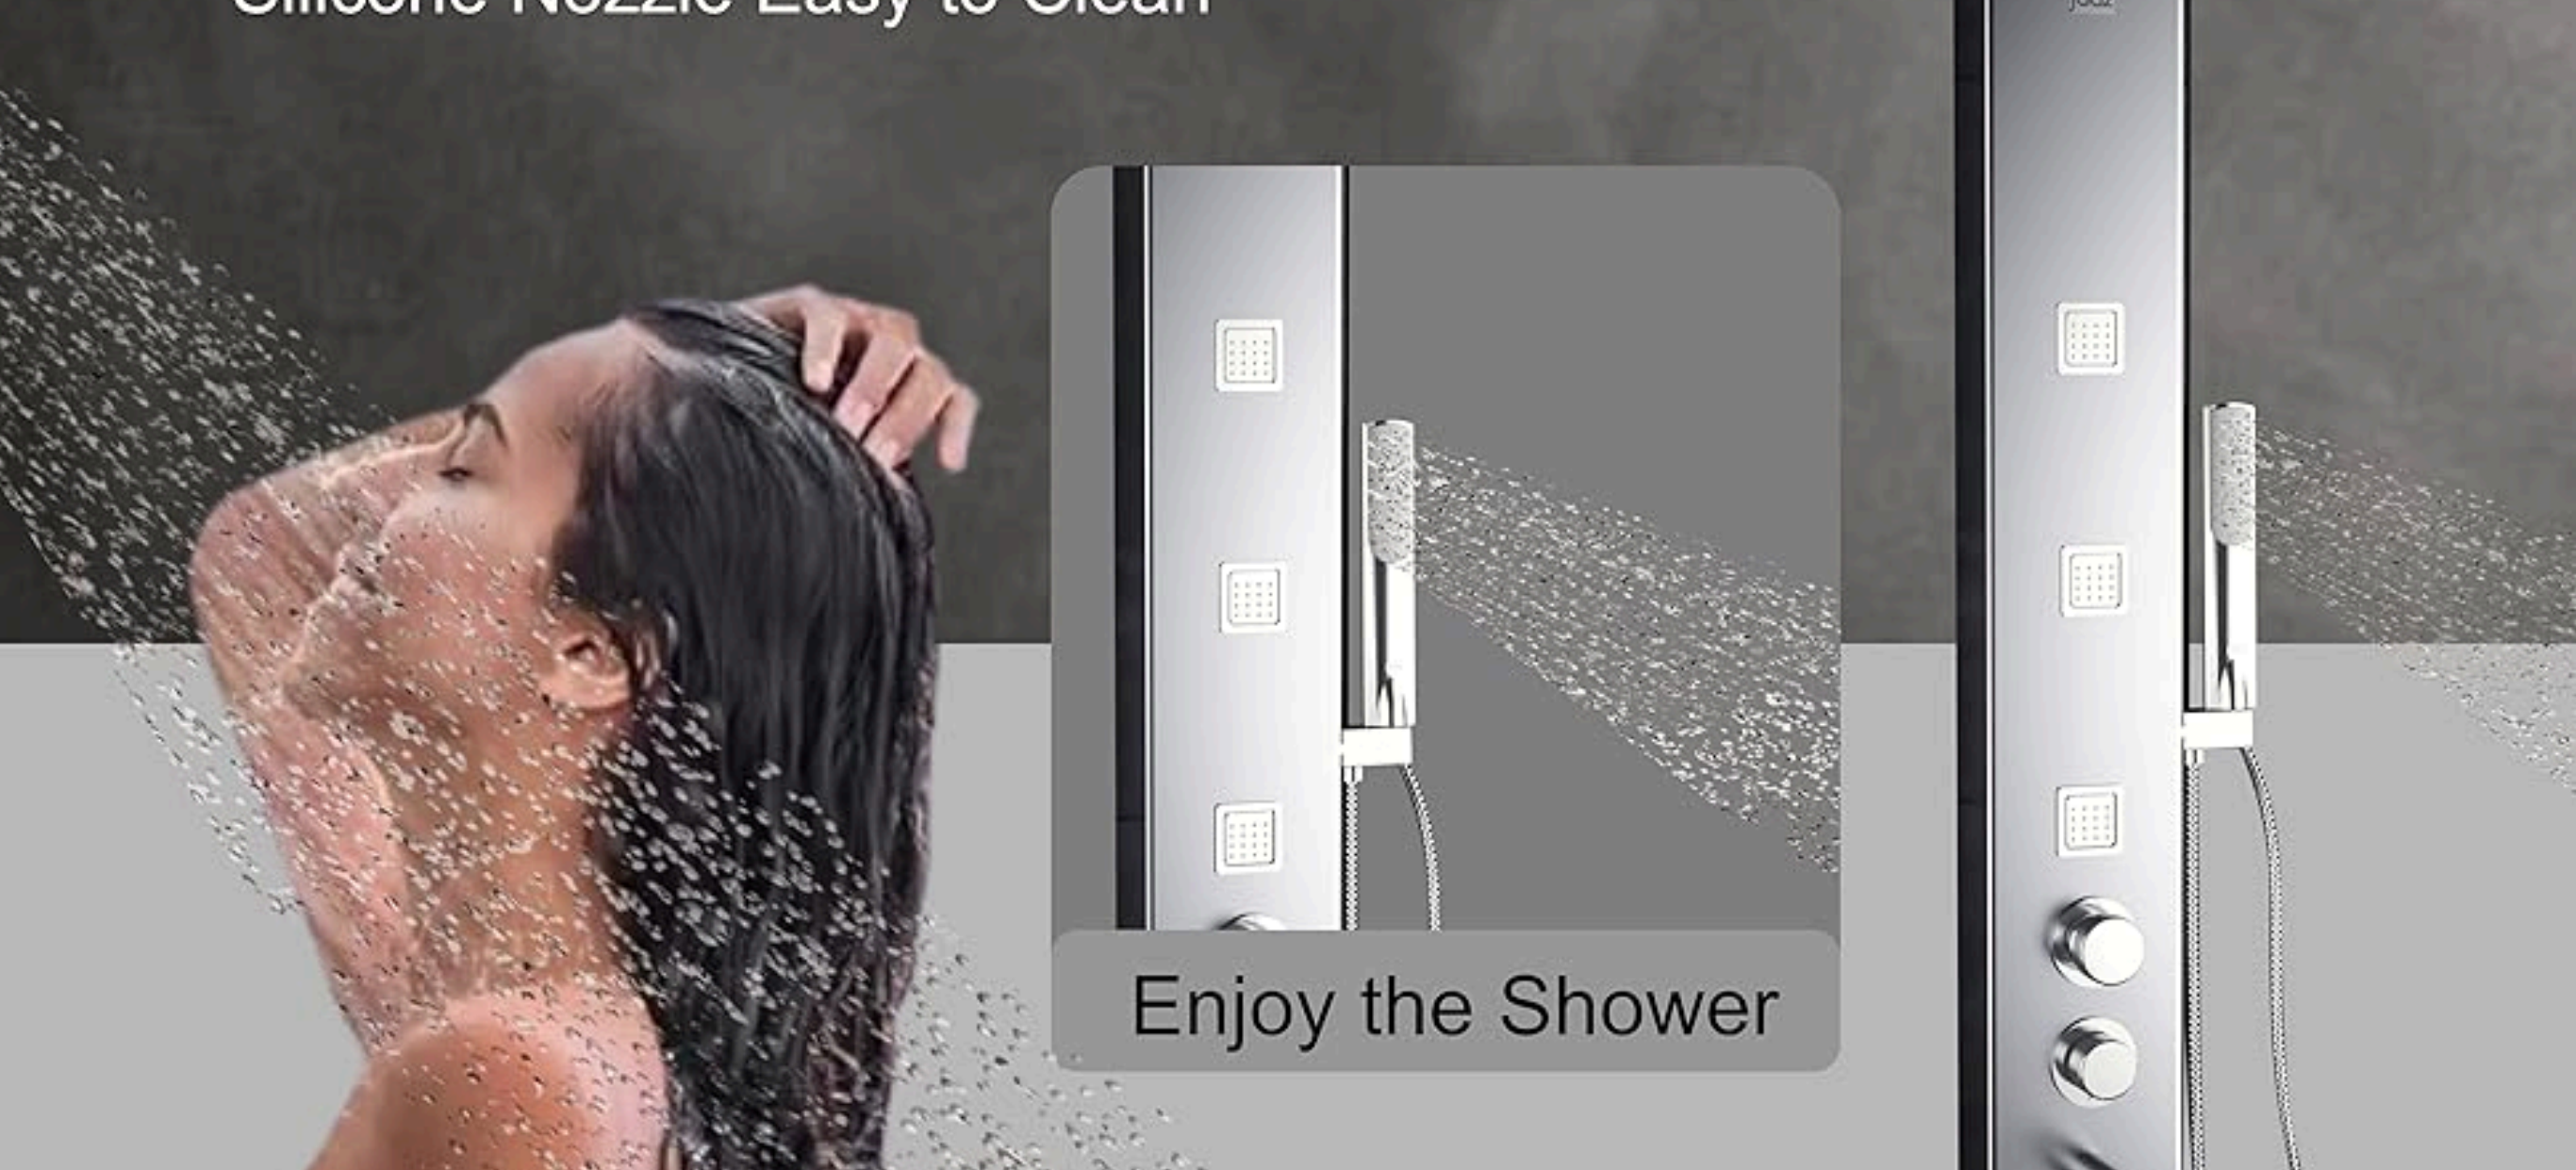

MRP: ₹16,250.00 - ₹17,250.00 (Incl. of all taxes)

Available Color Shades

Matte Black

Matte White

Ariel SHOWER PANEL

Rainfall Spray

The Power Of Moveable Square Body Jets

MASSAGE JETS

HAND SHOWER

Silicone Nozzle Easy to Clean

Enjoy the Shower

RAINFALL DELIGHT

Immerse yourself in pure bliss every day with Jaaz's Ariel Shower's Rainfall Mode

Head Shower

SPOUT FAUCET

Indulge in a lavish foam with the distinctive water innovation of our spout faucet

Coin-Aerator
 From Neoperl Aerator (Germany)

Foam Flow Spout

ARIEL SHOWER PANEL

The Ariel Shower Panel is a sophisticated addition to any bathroom, offering a range of features designed for an enhanced and luxurious shower experience.